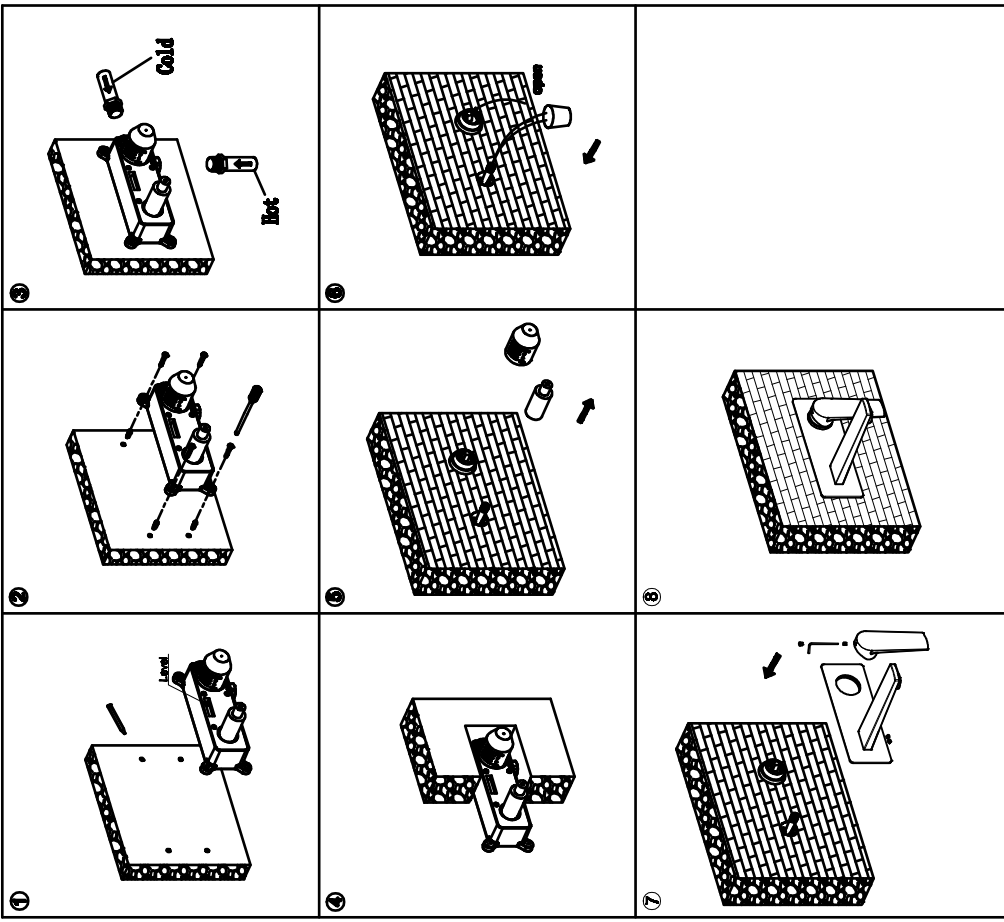

Single lever basin mixer
Art. NO:CAR-ELM-CRM
Installation

Technical drawing